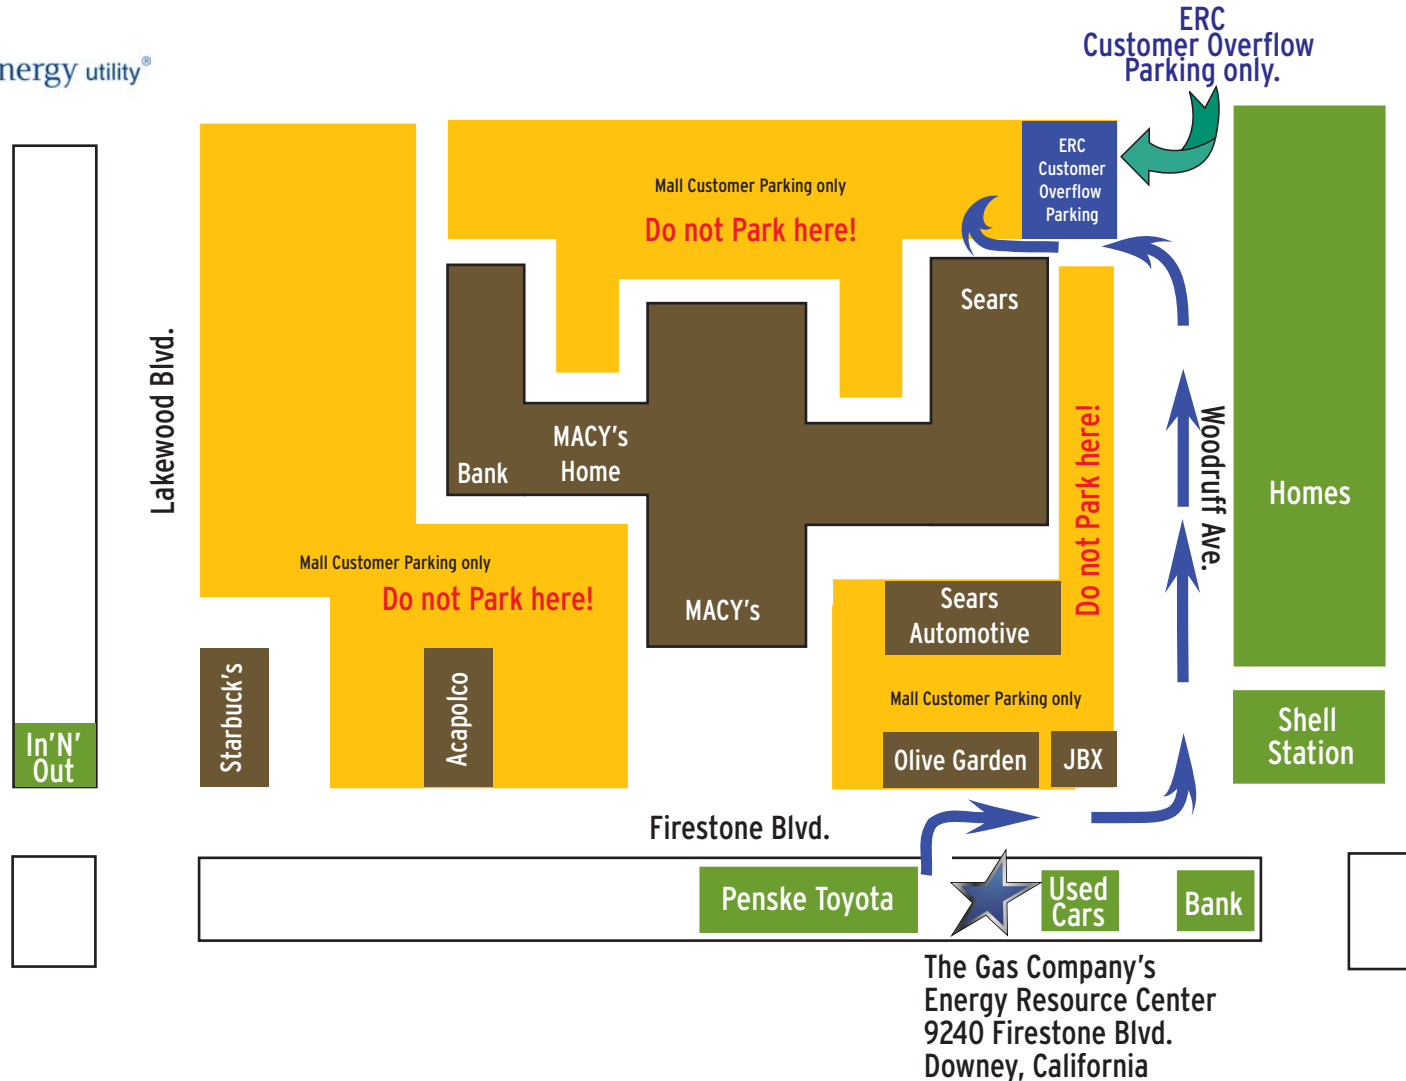

The Gas Company's Energy Resource Center Overflow Parking Map

Directions:

Turn right out of ERC Parking Lot, proceed east less than 1/2 block to first street, **Woodruff Avenue** and turn left. Proceed north on **Woodruff Avenue** until you get to the 2nd driveway into Mall parking lot (at end of Sears building), turn left into mall parking lot and when you get to the first stop sign, turn immediately right and right again into **ERC Customer Overflow Parking** area. **DO NOT park anywhere else in the Mall parking lot, you will be cited and towed.**